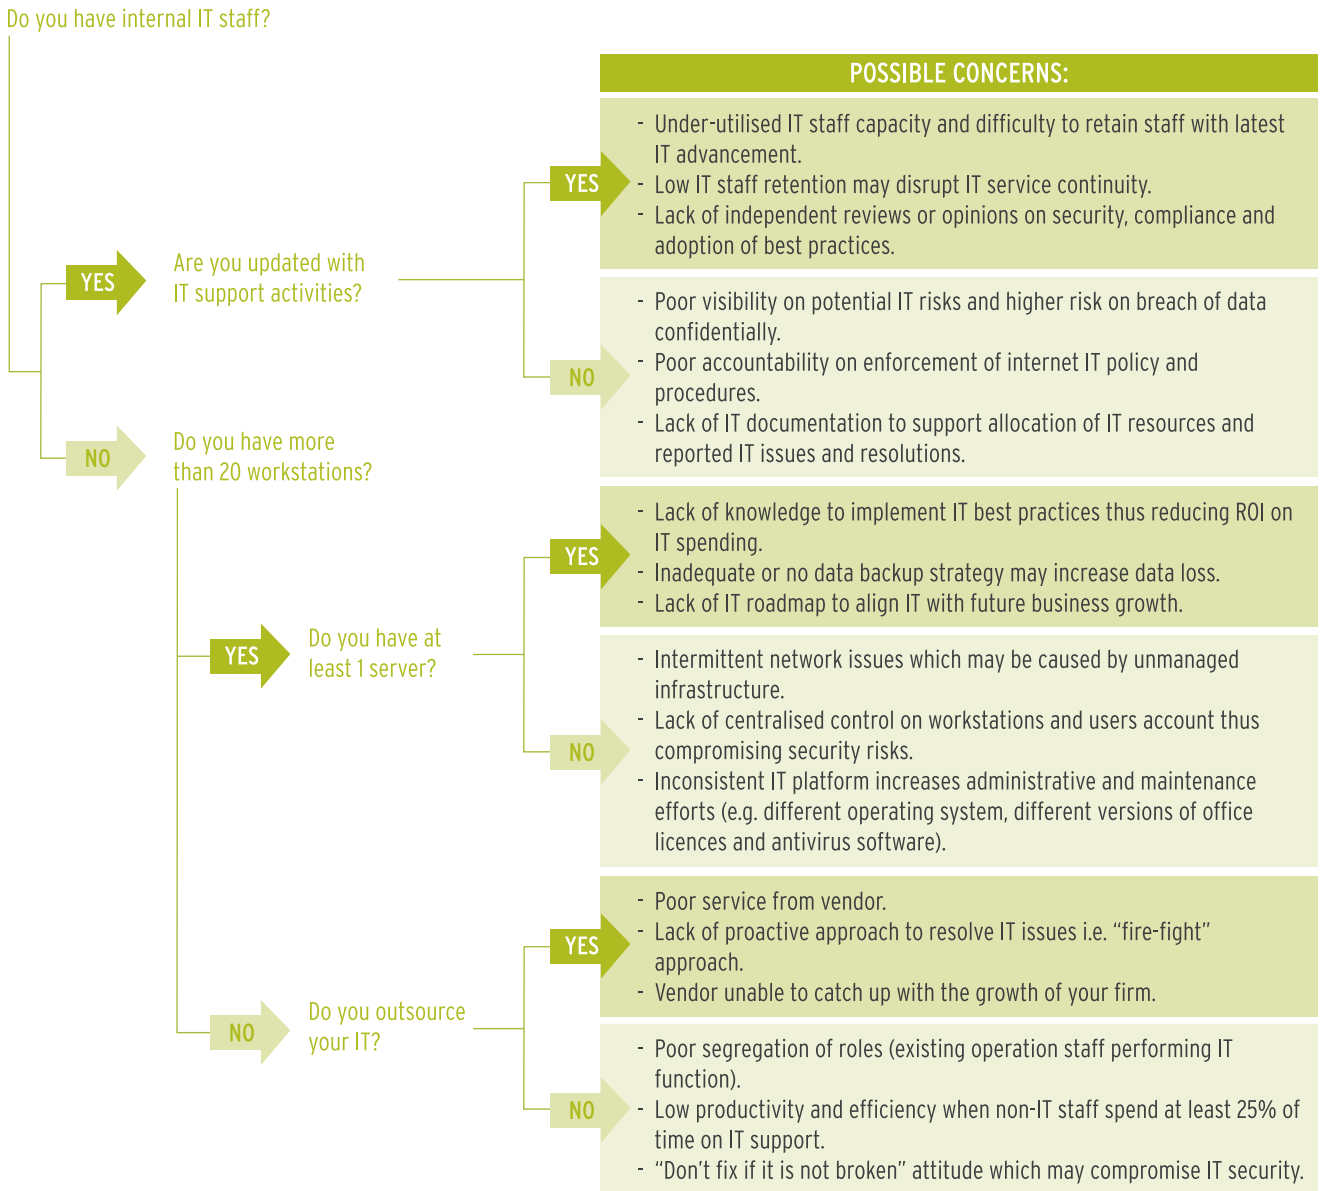

Stone Forest IT

Member, RSM International

IT Self-assessment Checklist for SMEs

This chart may help you identify possible IT concerns:

To learn more, please contact us:

Stone Forest IT Pte Ltd

8 Wilkie Road, #03-08, Wilkie Edge, Singapore 228095